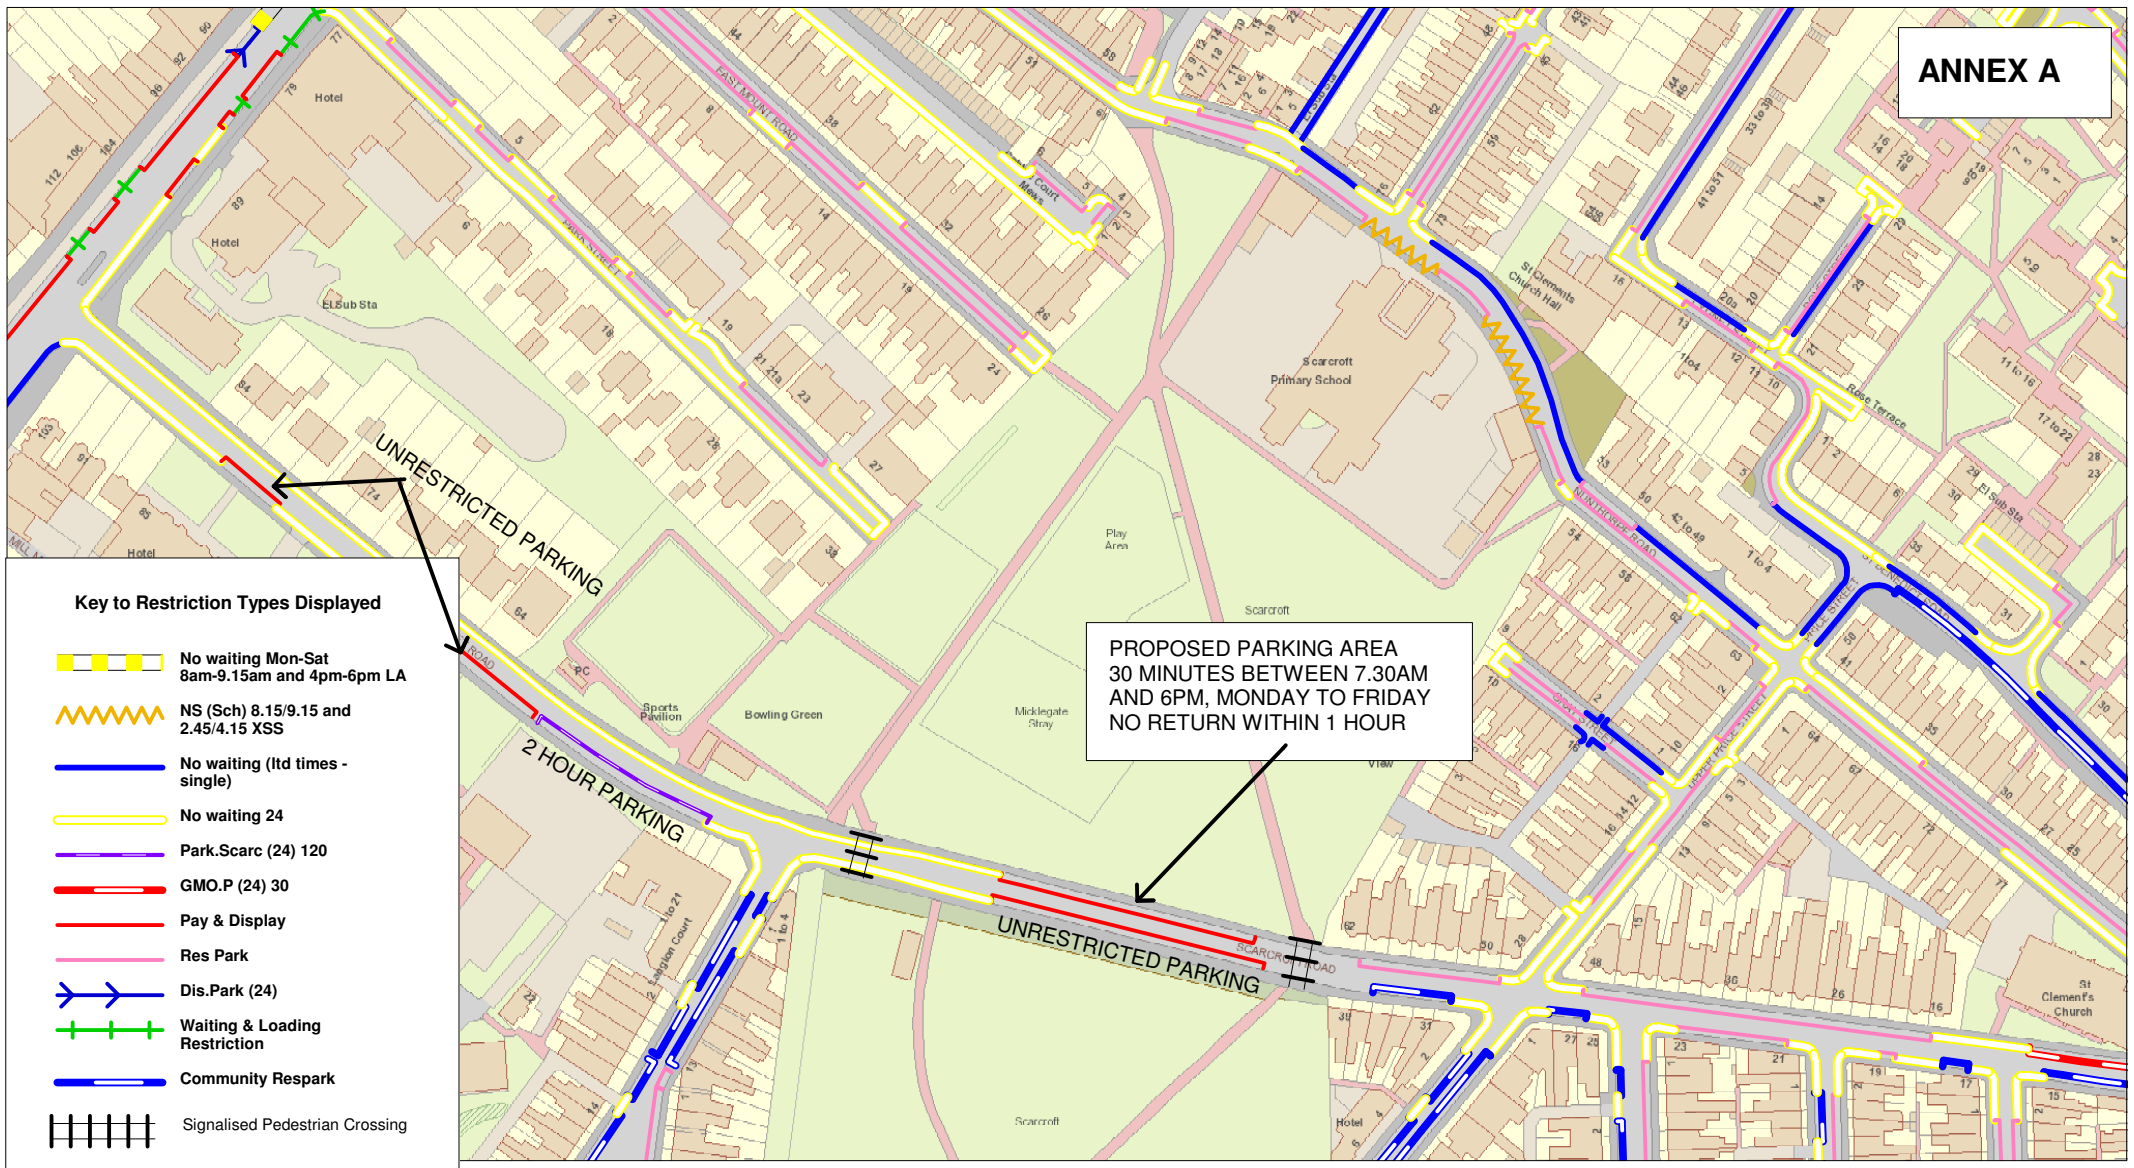

**ANNEX A**

**PROPOSED PARKING AREA**  
 30 MINUTES BETWEEN 7.30AM  
 AND 6PM, MONDAY TO FRIDAY  
 NO RETURN WITHIN 1 HOUR

**Key to Restriction Types Displayed**

- No waiting Mon-Sat 8am-9.15am and 4pm-6pm LA
- NS (Sch) 8.15/9.15 and 2.45/4.15 XSS
- No waiting (ltd times - single)
- No waiting 24
- Park.Scarc (24) 120
- G.M.O.P (24) 30
- Pay & Display
- Res Park
- Dis.Park (24)
- Waiting & Loading Restriction
- Community Respark
- Signalised Pedestrian Crossing

Annex A, Scarcroft School drop off zone

+ Crown copyright. All rights reserved  
 Licence No. 2003

SCALE	1 : 2000
DATE	02/02/2018
DRAWING No.	
DRAWN BY	